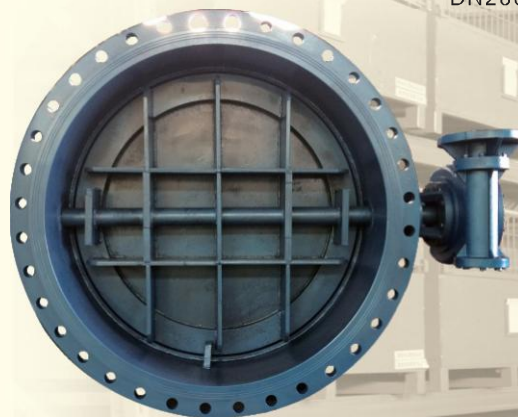

D343H 硬密封法兰蝶阀
Metal Seated Flanged Butterfly Valve
DN50~1200mm